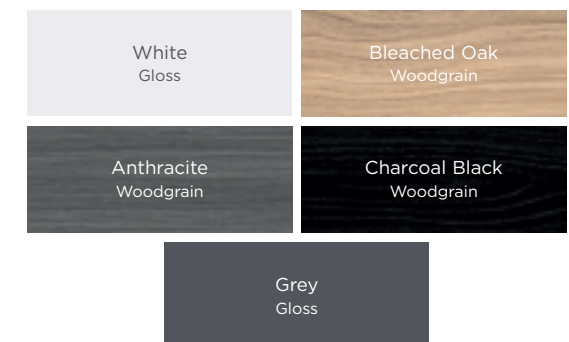

FLEXIBILITY

Choose as many or as few units as you like to create a seamless look and maximise storage space.

CHOICE

Choose from a selection of Ceramic and Polymarble basin designs, and complete the look from our selection of worktops.

AVAILABLE COLOURS

Our wide palette of colours reflects the very latest in tonal trends as well as traditional favourites.

HOW TO ORDER

1. Measure your available space and select your configuration of furniture units & sizes
2. Choose slimline or full depth units
3. Choose your desired colourway, handles and worktop
4. Choose a basin and back to wall pan